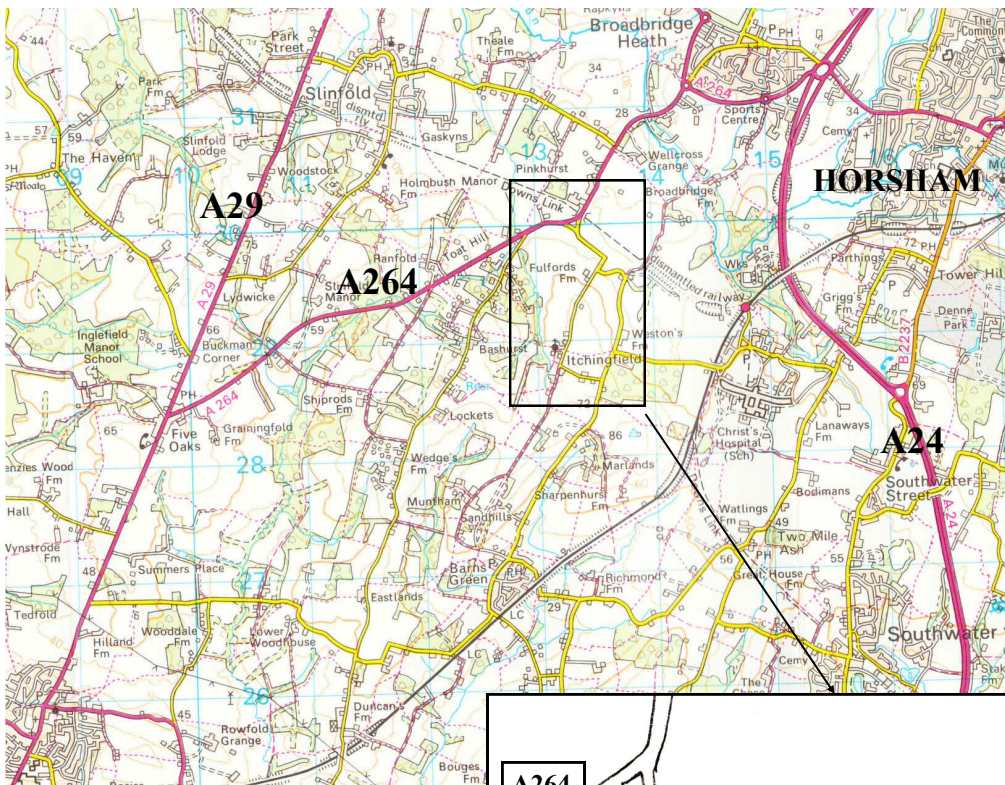

St Nicolas, Itchingfield

Guidance for visitors

Reproduced from Ordnance Survey map data by permission of Ordnance Survey, © Crown copyright.

St Nicolas Church
Itchingfield, HORSHAM
RH13 0NX

Please park carefully on the lane as it is very narrow.